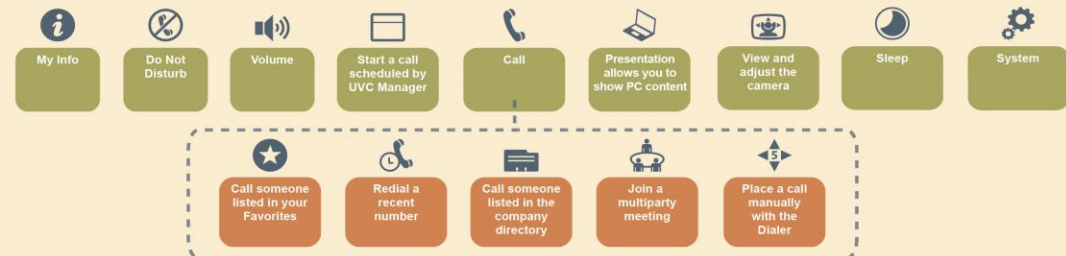

Video conferencing at HYMS NHS sites

The Lifesize Video conferencing system has an intuitive on-screen display that is controlled using the buttons on the remote control

For support please contact:
 email: help@hyms.ac.uk
 web: <http://help.hyms.ac.uk>
 phone: 01904 325140

Using the HYMS LifeSize Video Conferencing System

Call from Directory

Menu Navigation on the HYMS LifeSize Video Conferencing System

System Not In A Call

System In A Call