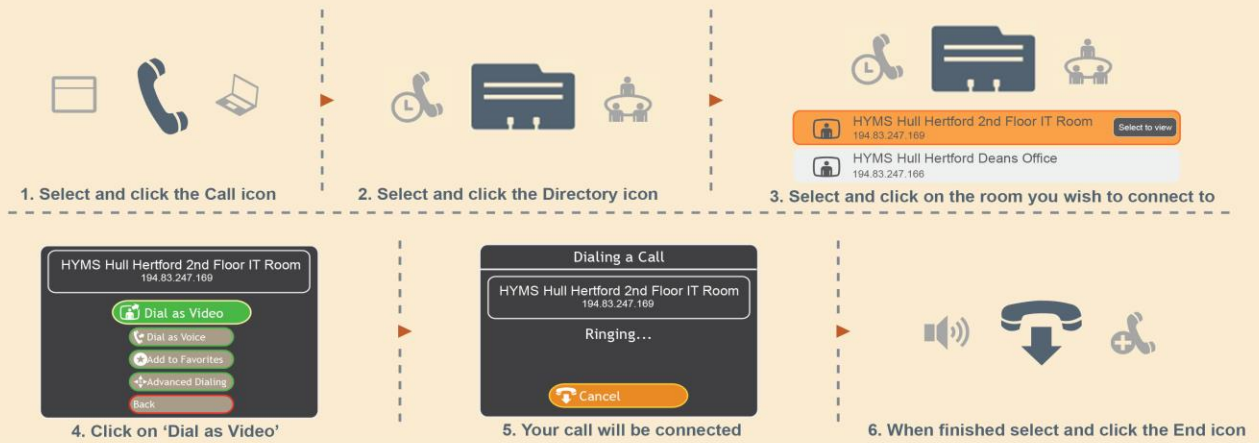

Video conferencing at HYMS NHS sites

The Lifesize Video conferencing system has an intuitive on-screen display that is controlled using the buttons on the remote control

For support please contact:
 email: help@hyms.ac.uk
 web: <http://help.hyms.ac.uk>
 phone: 01904 325140

Using the HYMS LifeSize Video Conferencing System

Call from Directory

Menu Navigation on the HYMS LifeSize Video Conferencing System

System Not In A Call

System In A Call